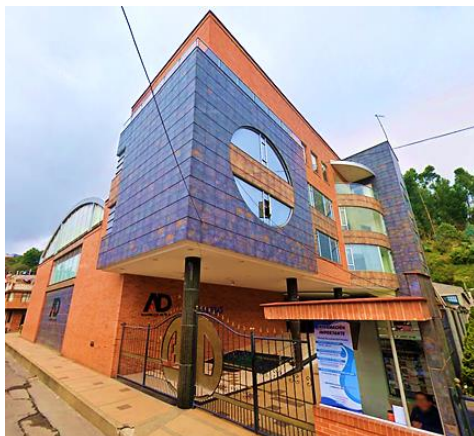

1260 kHz

CALLSIGN: HJNO
STATION: Lluvias RADIO DUITAMA
TX SITE: DUITAMA
TX POWER: 5 kW