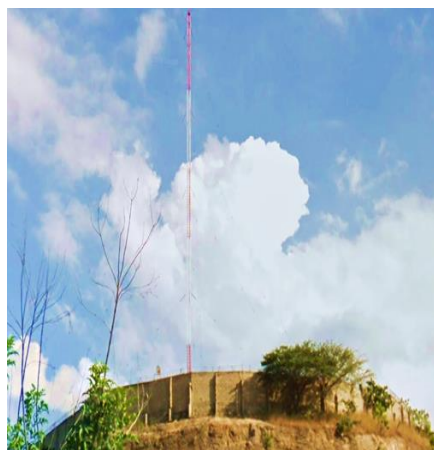

TX SITE: SANTA MARTA

TX POWER: 20 kW

1350 kHz

CALLSIGN: HJOA
STATION: LA CARIÑOSA / RADIO RED SANTA MARTA
TX SITE: SANTA MARTA
TX POWER: 5 kW

1420 kHz

CALLSIGN: HJBH

STATION: RADIO MAGDALENA / BLU RADIO SANTA MARTA