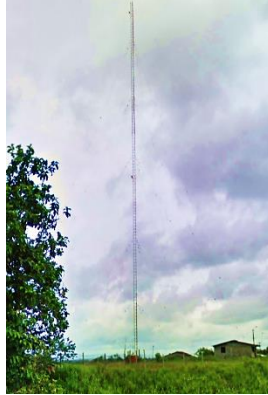

1400 kHz

CALLSIGN: HJER
STATION: ECOS DEL ATRATO
TX SITE: QUIBDÓ
TX POWER: 1 Kw

Chocó Tx Sites