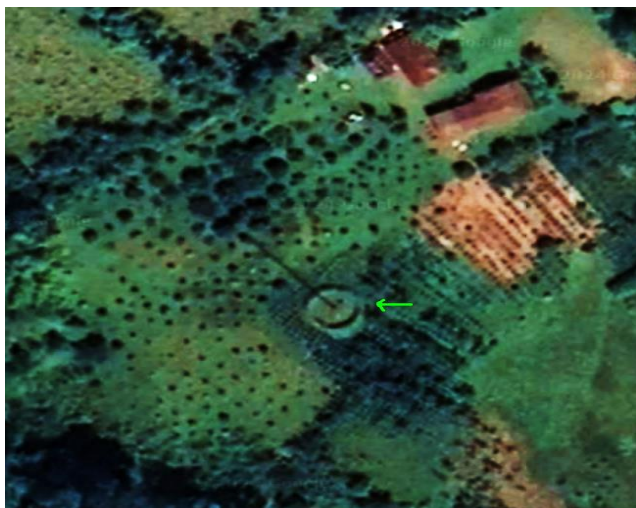

1280 kHz

CALLSIGN: HJCM  
STATION: HJ DOBLE K PITALITO  
TX SITE: PITALITO  
TX POWER: 5 kW

1340 kHz

CALLSIGN: HJKD  
 STATION: LA CARIÑOSA NEIVA  
 TX SITE: NEIVA  
 TX POWER: 5 kW

1380 kHz

CALLSIGN: HJID  
 STATION: POTENCIA LATINA  
 TX SITE: LA PLATA  
 TX POWER: 5 kW