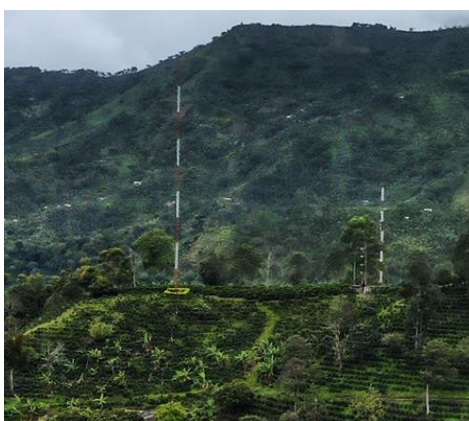

1080 kHz

CALLSIGN: HJAX
STATION: LA VOZ DE ANTIOQUIA
TX SITE: MEDELLÍN
TX POWER: 10 KW

1100 kHz

CALLSIGN: HJGQ
STATION: TRANSMISORA SURANDES
TX SITE: ANDES
TX POWER: 5 kW

1110 kHz

CALLSIGN: HJDI
STATION: EMISORA CULTURAL RADIO BOLIVARIANA AM
TX SITE: MEDELLÍN
TX POWER: 9 kW