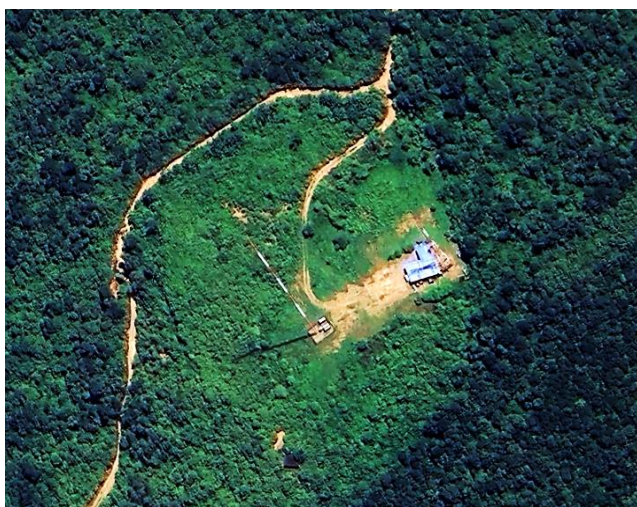

900 kHz

FIESTA

CALLSIGN: HJDD
STATION: FIESTA CÚCUTA
TX SITE: CÚCUTA
TX POWER: 10 kW

940 kHz

CALLSIGN: HJTL
STATION: RCN RADIO CÚCUTA
TX SITE: CÚCUTA
TX POWER: 25 kW

980 kHz

CALLSIGN: HJJV
STATION: TROPICANA
TX SITE: CÚCUTA
TX POWER: 15 KW