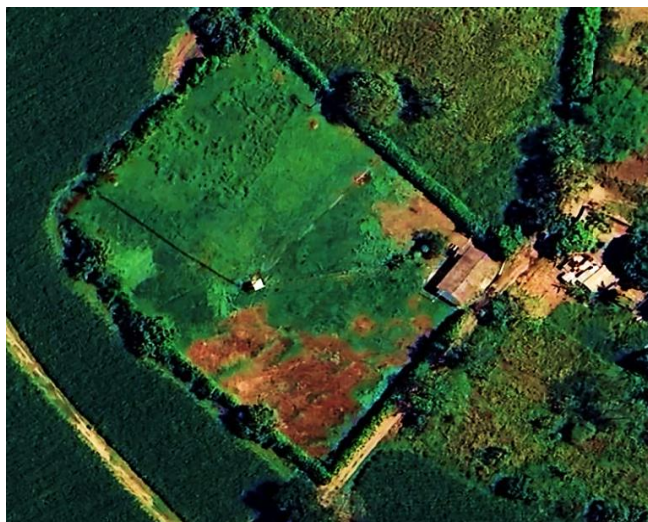

660 kHz

CALLSIGN: HJEZ
STATION: RADIO AUTÉNTICA CALI
TX SITE: CALI
TX POWER: 10 kW