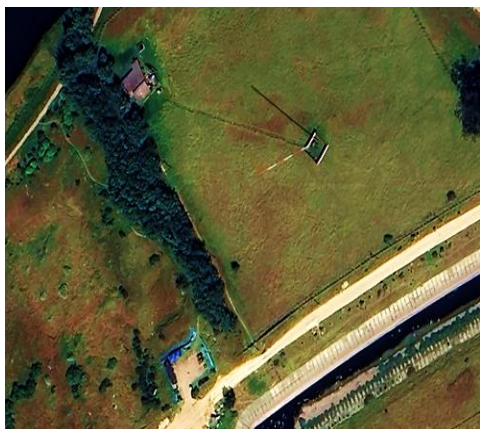

1130 kHz

CALLSIGN: HJVA
STATION: FUEGO AM BOGOTÁ
TX SITE: BOGOTÁ, D.C.
TX POWER: 15 kW