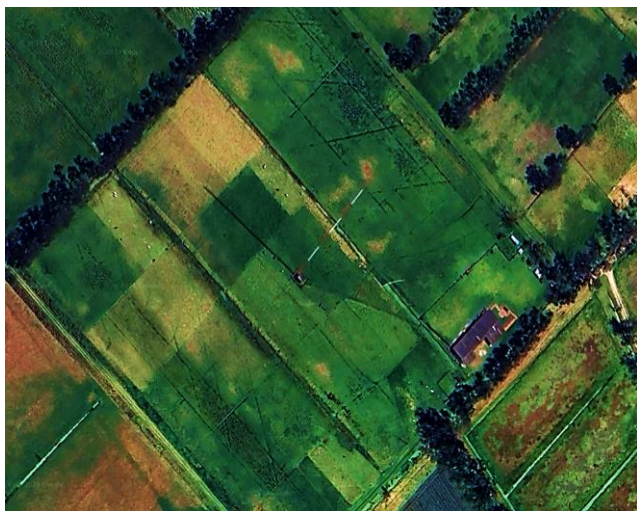

1370 kHz

CALLSIGN: HJKX
STATION: RADIO MUNDIAL BOGOTÁ
TX SITE: MOSQUERA
TX POWER: 5 kW