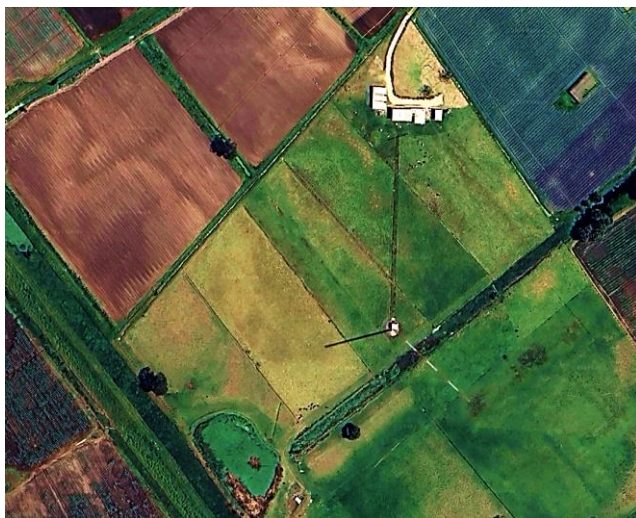

930 kHz

CALLSIGN: HJCS
STATION: LA VOZ DE BOGOTÁ
TX SITE: MOSQUERA
TX POWER: 10 kW