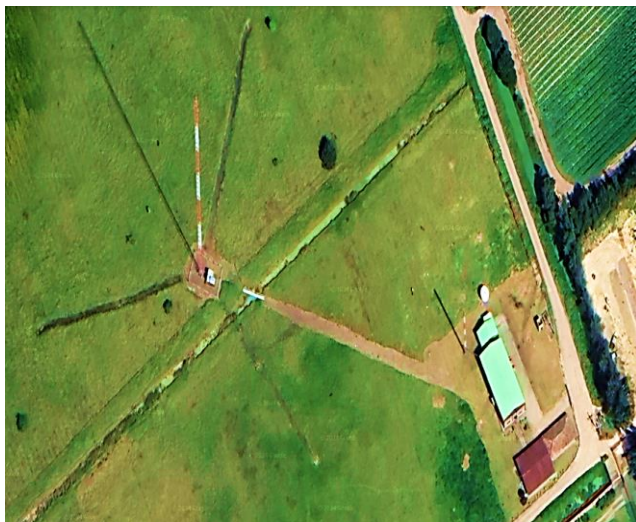

540 kHz

CALLSIGN: HJKA
STATION: RADIO AUTÉNTICA BOGOTÁ
TX SITE: MOSQUERA
TX POWER: 10 kW

570 kHz

CALLSIGN: HJHF
STATION: RADIO NACIONAL DE COLOMBIA BOGOTÁ
TX SITE: EL ROSAL
TX POWER: 100 kW

610 kHz

CALLSIGN: HJKL
STATION: LA CARIÑOSA BOGOTÁ
TX SITE: MOSQUERA
TX POWER: 30 KW