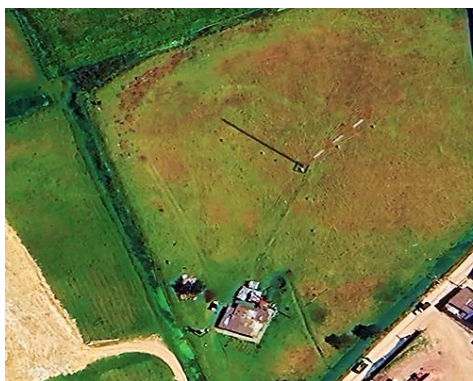

1250 kHz

CALLSIGN: HJCA
STATION: CAPITAL RADIO
TX SITE: MOSQUERA
TX POWER: 10 kW