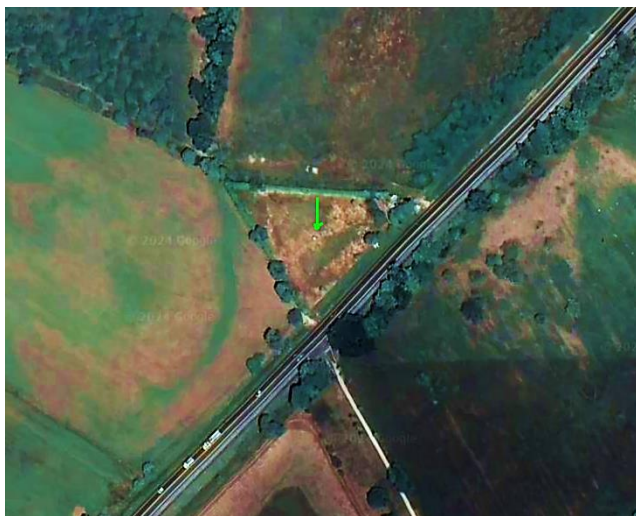

1230 kHz

CALLSIGN: HJTP
STATION: CARACOL RADIO GIRARDOT
TX SITE: GIRARDOT - CUNDINAMARCA
TX POWER: 1 kW