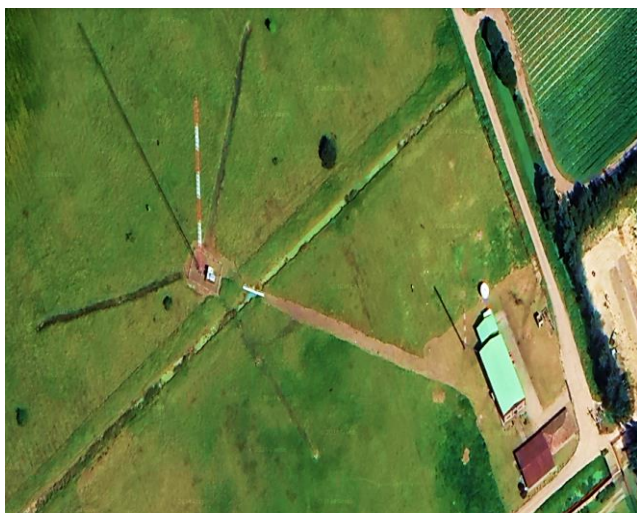

1280 kHz

CALLSIGN: HJKN
STATION: AVIVA2 RADIO
TX SITE: MOSQUERA
TX POWER: 5 kW

1290 kHz

CALLSIGN: HJKY
STATION: RCN RADIO GIRARDOT
TX SITE: GIRARDOT - CUNDINAMARCA
TX POWER: 5 kW

1340 kHz

CALLSIGN: HJFB
STATION: AMOR AÑOS MARAVILLOSOS
TX SITE: MOSQUERA
TX POWER: 5 kW