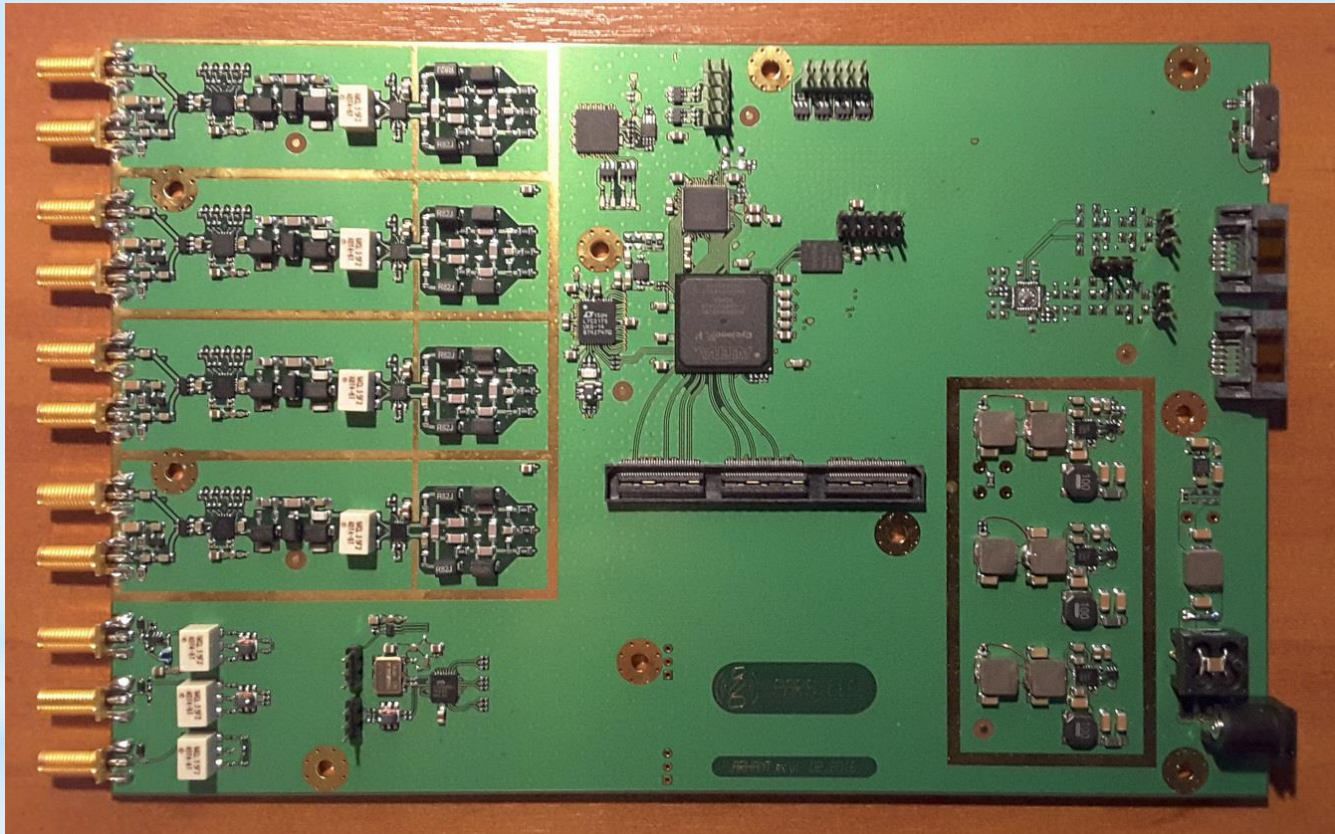

4 channel SDR

DDC/DUC TRANSCEIVER

ZS-1 SDR transceiver

4 channel SDR

Arhant

Main/RX PCB

Sub/TX PCB

Assembled prototype

Conventional direction finder with SDR

Multichannel SDR system

Whip antenna impedance

Whip antenna directivity patterns

Beverage antenna directivity patterns

Single

Three

Aihkiniemi DX base Beverage antennas