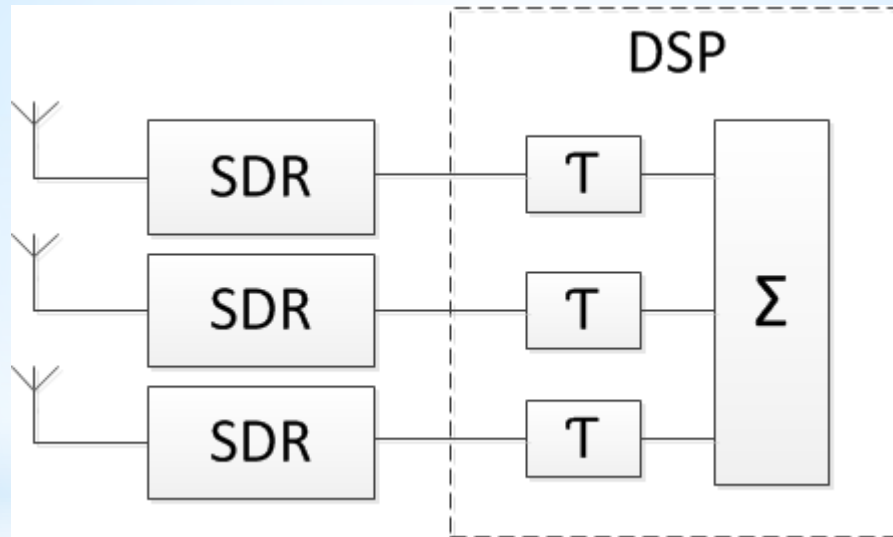

4 channel SDR

DDC/DUC TRANSCEIVER

ZS-1 SDR transceiver

4 channel SDR

Arhant

Main/RX PCB

Sub/TX PCB

Assembled prototype

Conventional direction finder with SDR

Multichannel SDR system

Whip antenna impedance

Whip antenna directivity patterns

Beverage antenna directivity patterns

Single

Three

Aihkiniemi DX base Beverage antennas