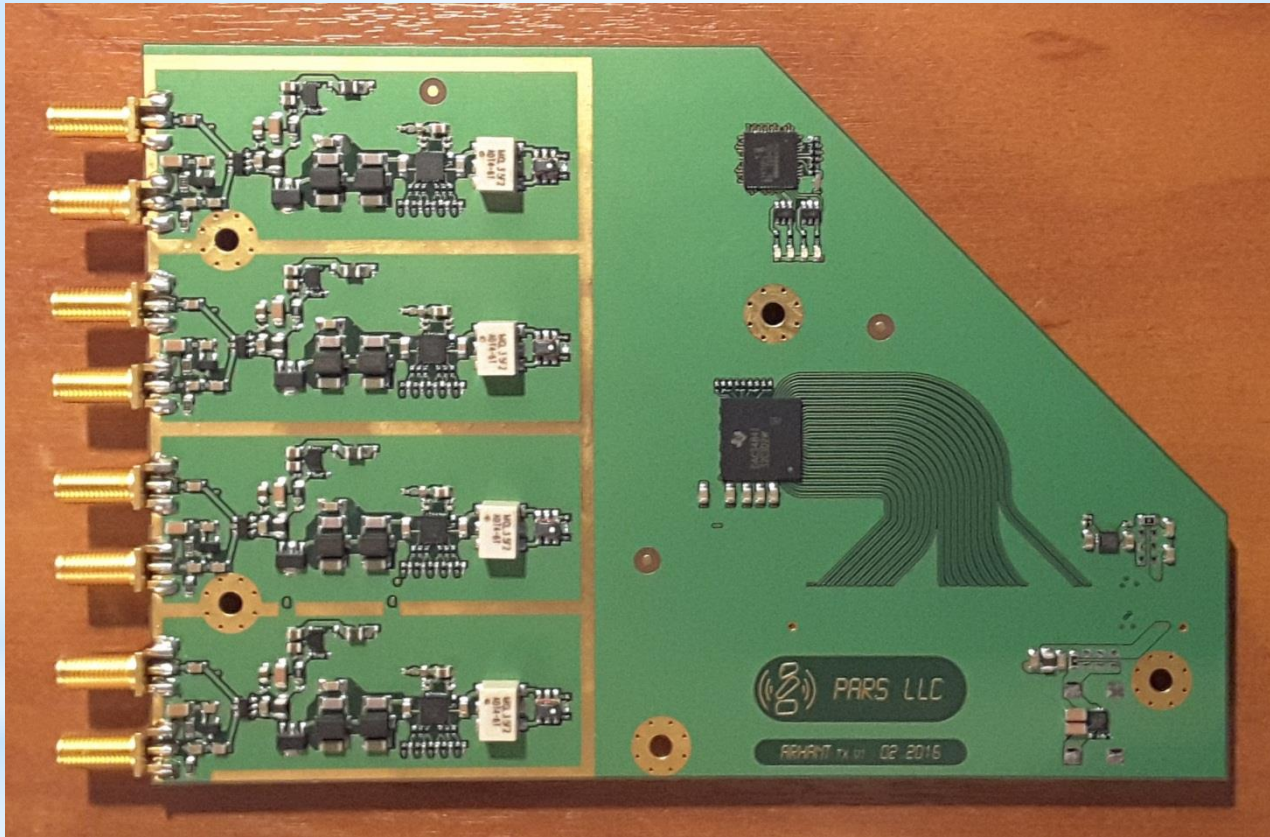

4 channel SDR

DDC/DUC TRANSCEIVER

ZS-1 SDR transceiver

4 channel SDR

Arhant

Main/RX PCB

Sub/TX PCB

Assembled prototype

Conventional direction finder with SDR

Multichannel SDR system

Whip antenna impedance

Whip antenna directivity patterns

Beverage antenna directivity patterns

Single

Three

Aihkiniemi DX base Beverage antennas

Crossed magnetic loops

Thank you!