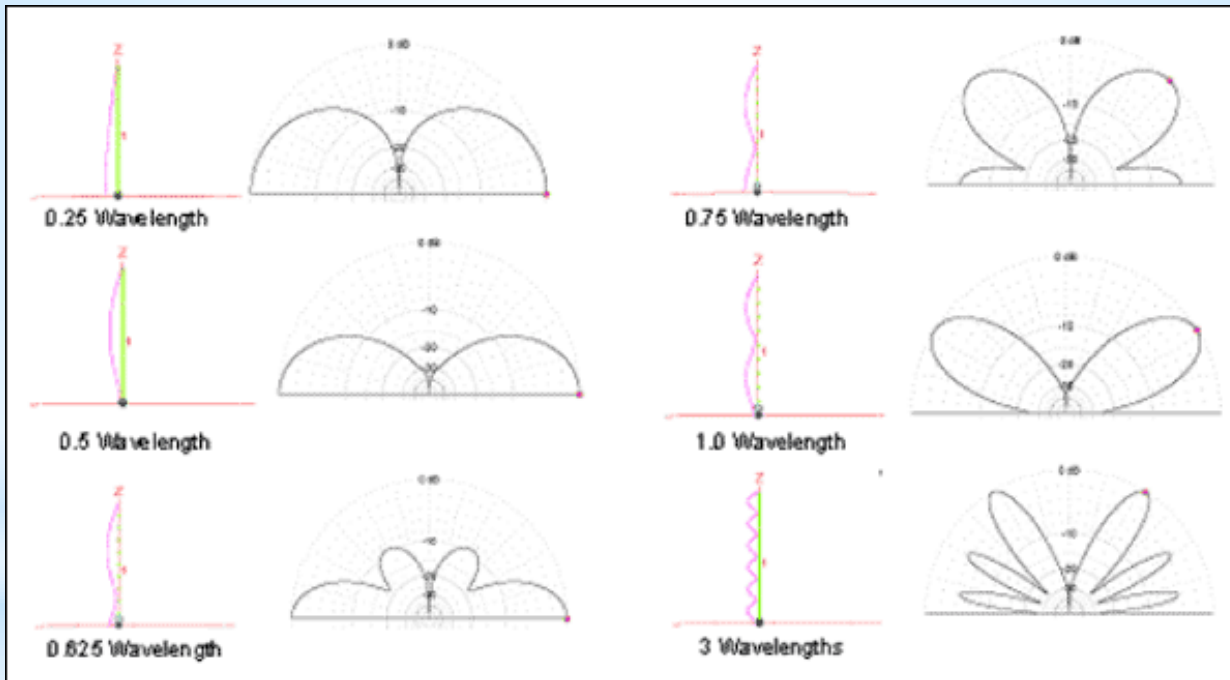

Conventional direction finder with SDR

Multichannel SDR system

Whip antenna impedance

Whip antenna directivity patterns

Beverage antenna directivity patterns

Single

Three

Aihkiniemi DX base Beverage antennas