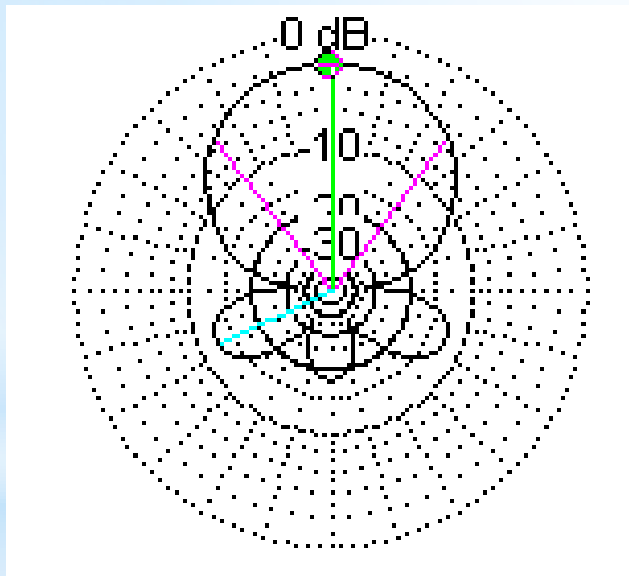

Conventional direction finder with SDR

Multichannel SDR system

Whip antenna impedance

Whip antenna directivity patterns

Beverage antenna directivity patterns

Single

Three

Aihkiniemi DX base Beverage antennas

Crossed magnetic loops

Thank you!