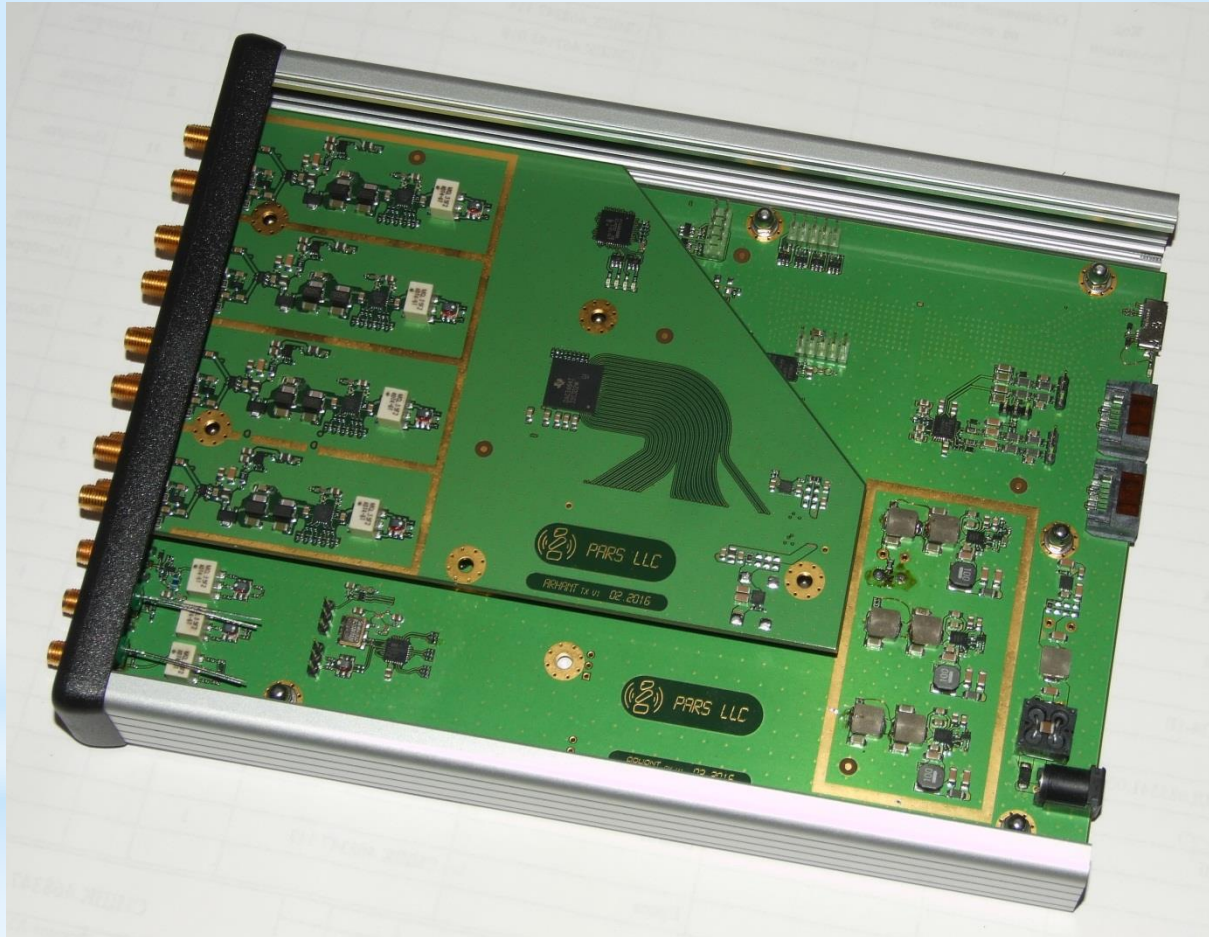

4 channel SDR

DDC/DUC TRANSCEIVER

ZS-1 SDR transceiver

4 channel SDR

Arhant

Main/RX PCB

Sub/TX PCB

Assembled prototype

Conventional direction finder with SDR

Multichannel SDR system

Whip antenna impedance

Whip antenna directivity patterns

Beverage antenna directivity patterns

Single

Three

Aihkiniemi DX base Beverage antennas

Crossed magnetic loops

Thank you!