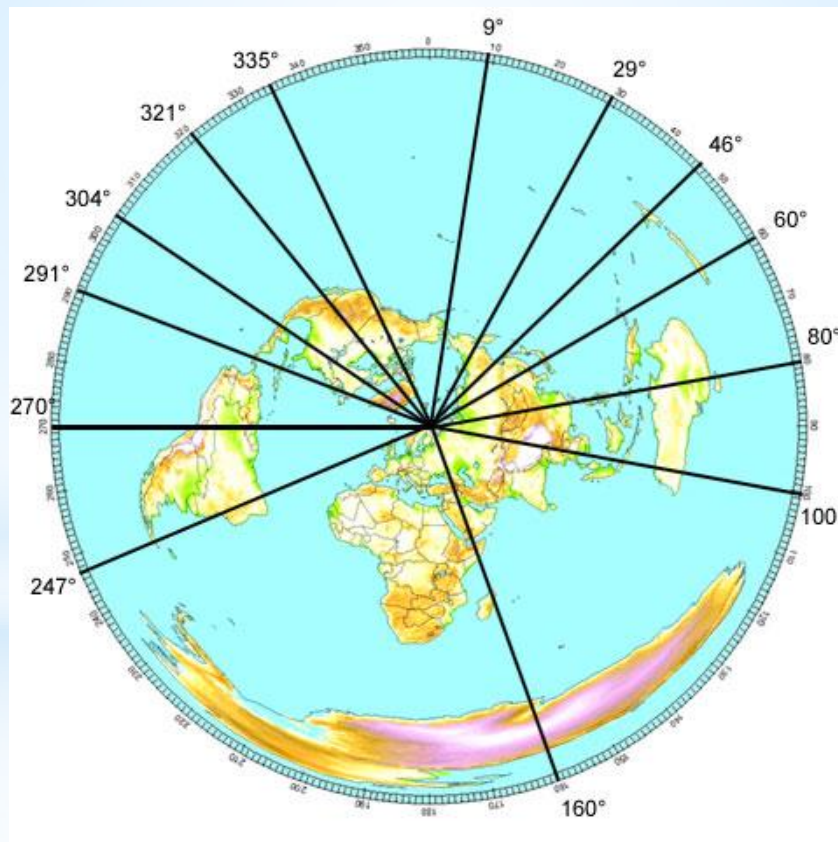

Conventional direction finder with SDR

Multichannel SDR system

Whip antenna impedance

Whip antenna directivity patterns

Beverage antenna directivity patterns

Single

Three

Aihkiniemi DX base Beverage antennas