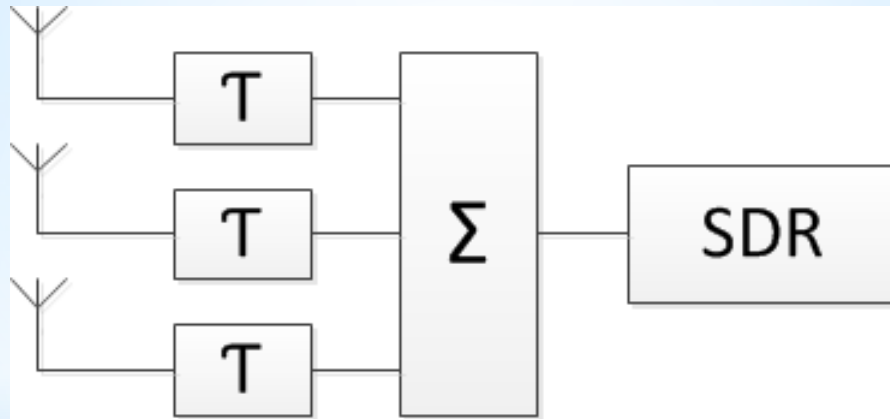

4 channel SDR

DDC/DUC TRANSCEIVER

ZS-1 SDR transceiver

4 channel SDR

Arhant

Main/RX PCB

Sub/TX PCB

Assembled prototype

Conventional direction finder with SDR

Multichannel SDR system

Whip antenna impedance

Whip antenna directivity patterns

Beverage antenna directivity patterns

Single

Three

Aihkiniemi DX base Beverage antennas