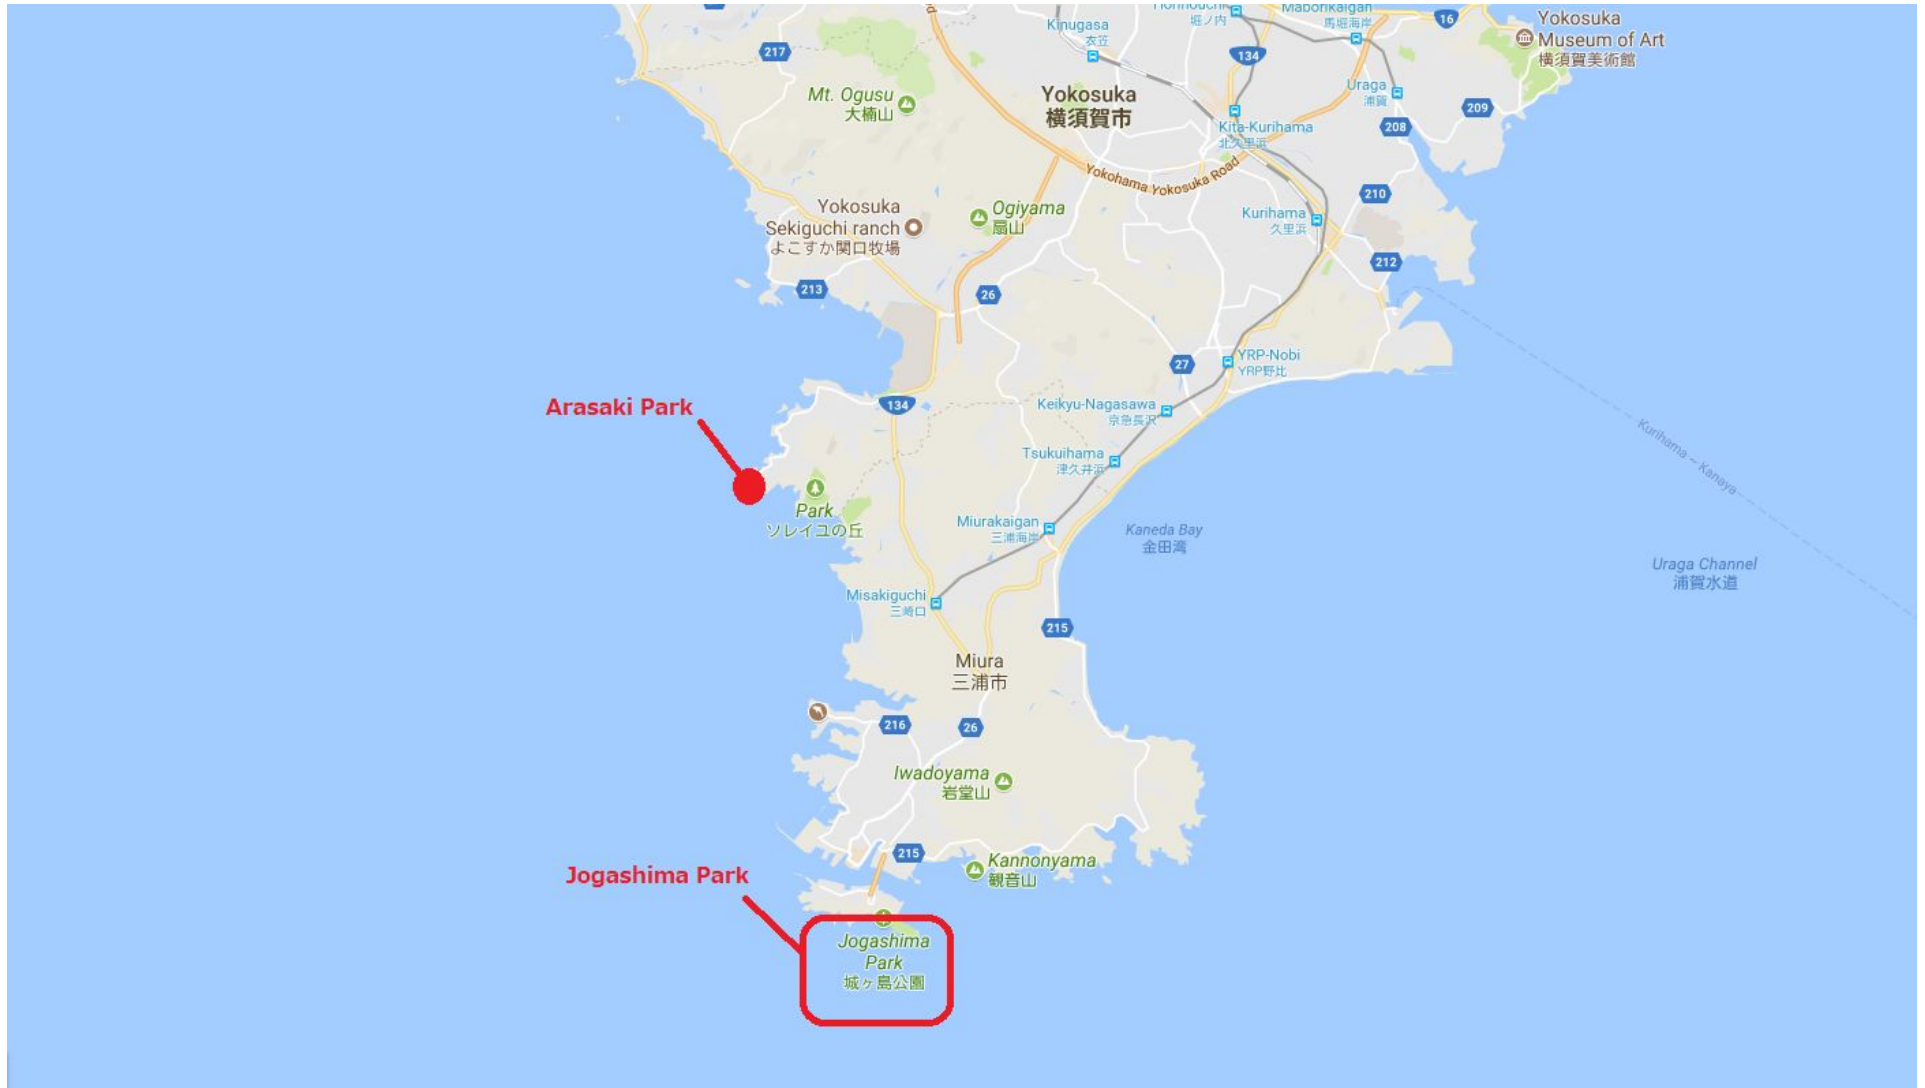

Jogashima Park / Arasaki Park

70 minute train and 30 minute bus ride from Tokyo.