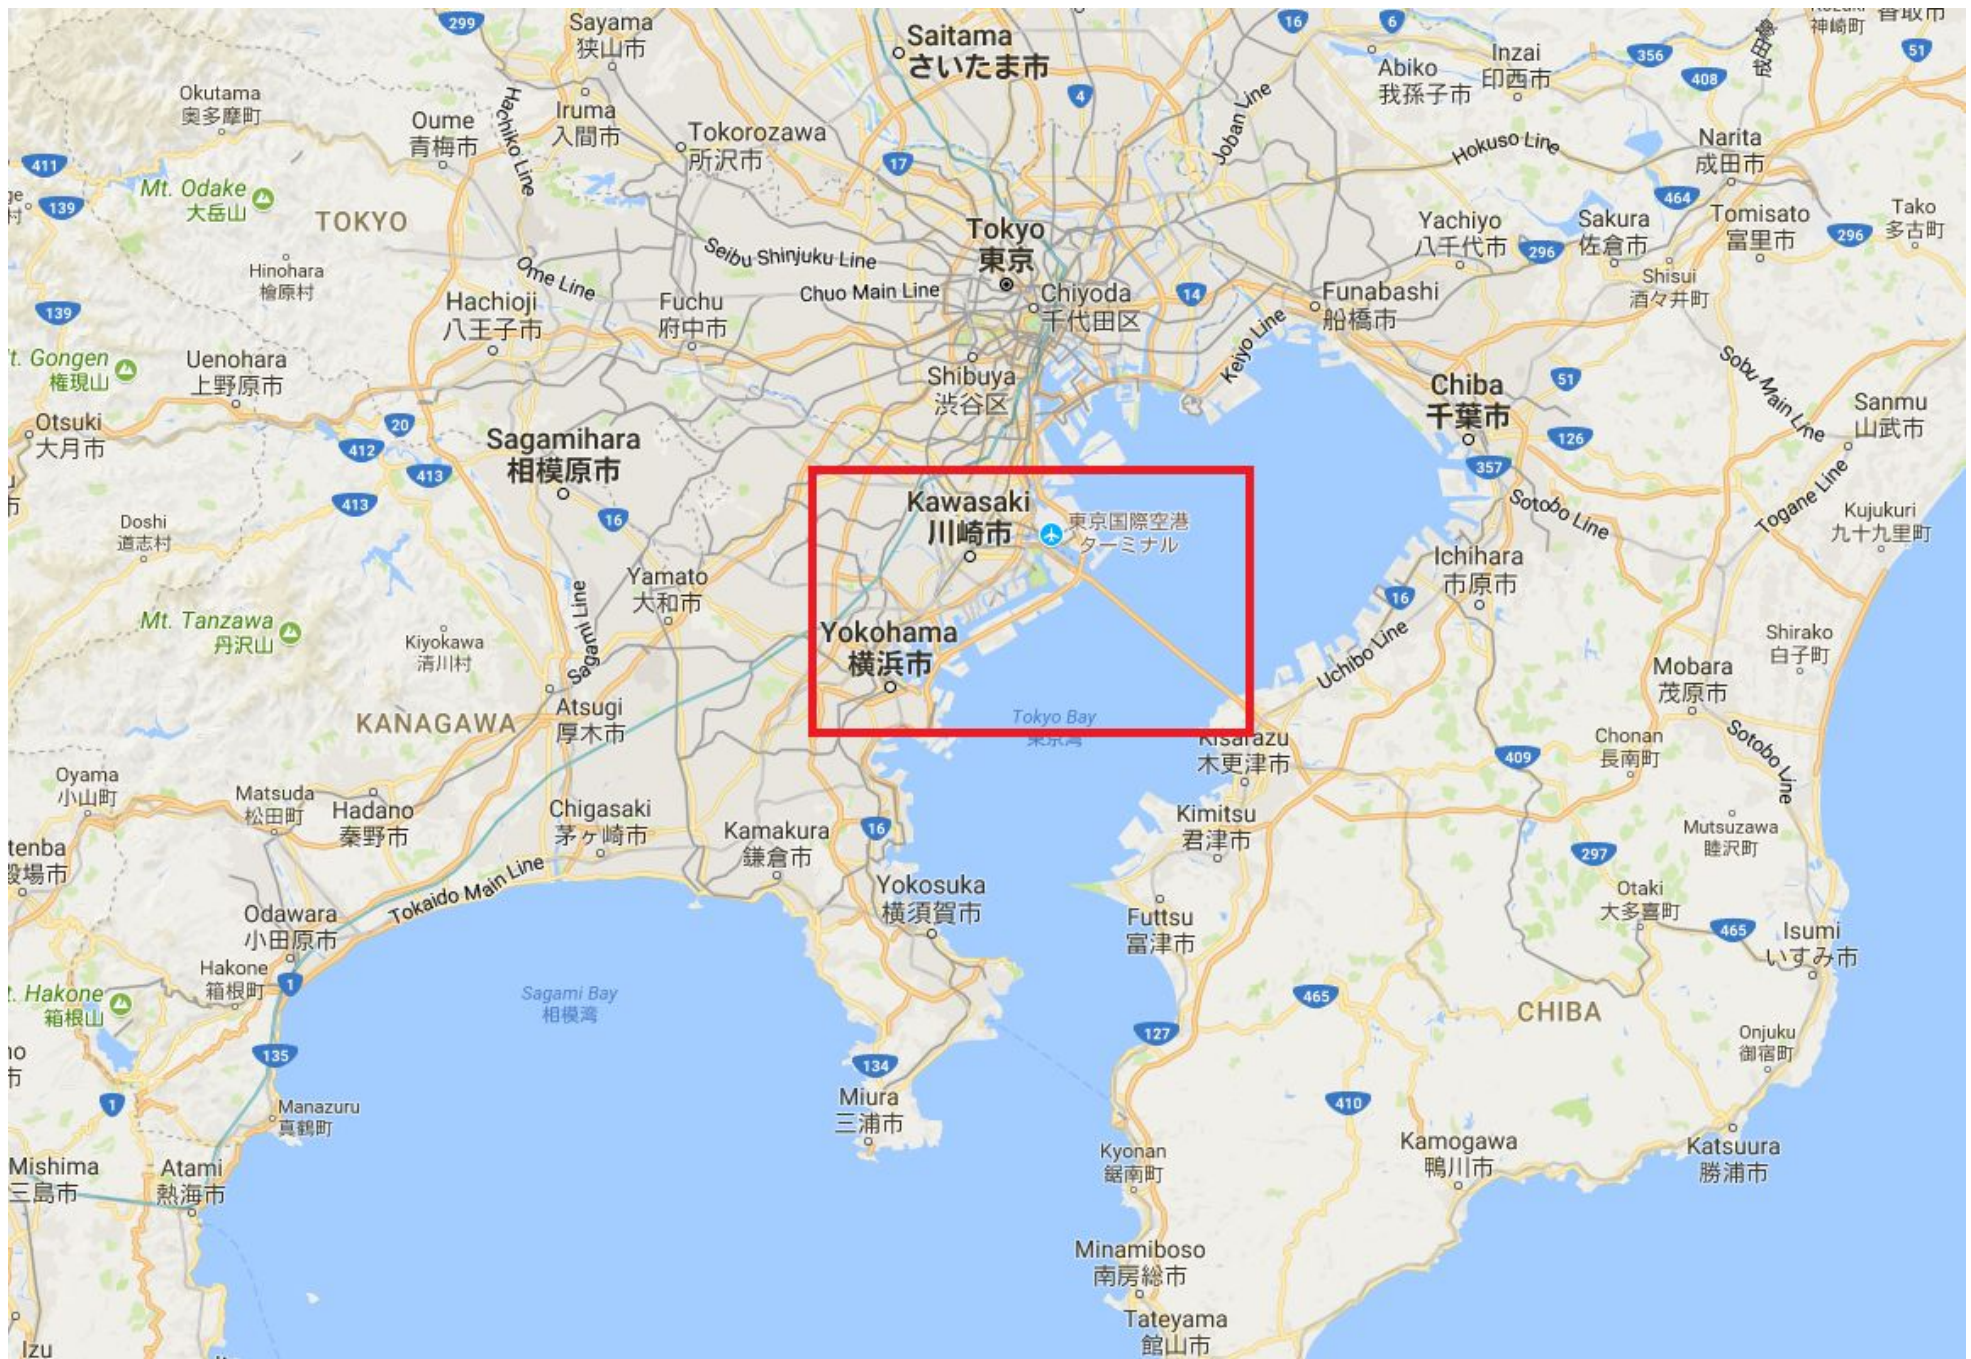

# Higashi Ogishima Higashi Park / Higashi Ogishima Nishi Park

- Higashi Ogishima, The location is along the Tokyo Bay.  
It is near from Haneda Airport(Tokyo International Airport).
- On Higashi Ogishima Higashi Park, it is suitable for North American MW DXing.
- On Higashi Ogishima Nishi Park, it is suitable for Oceanian MW DXing.